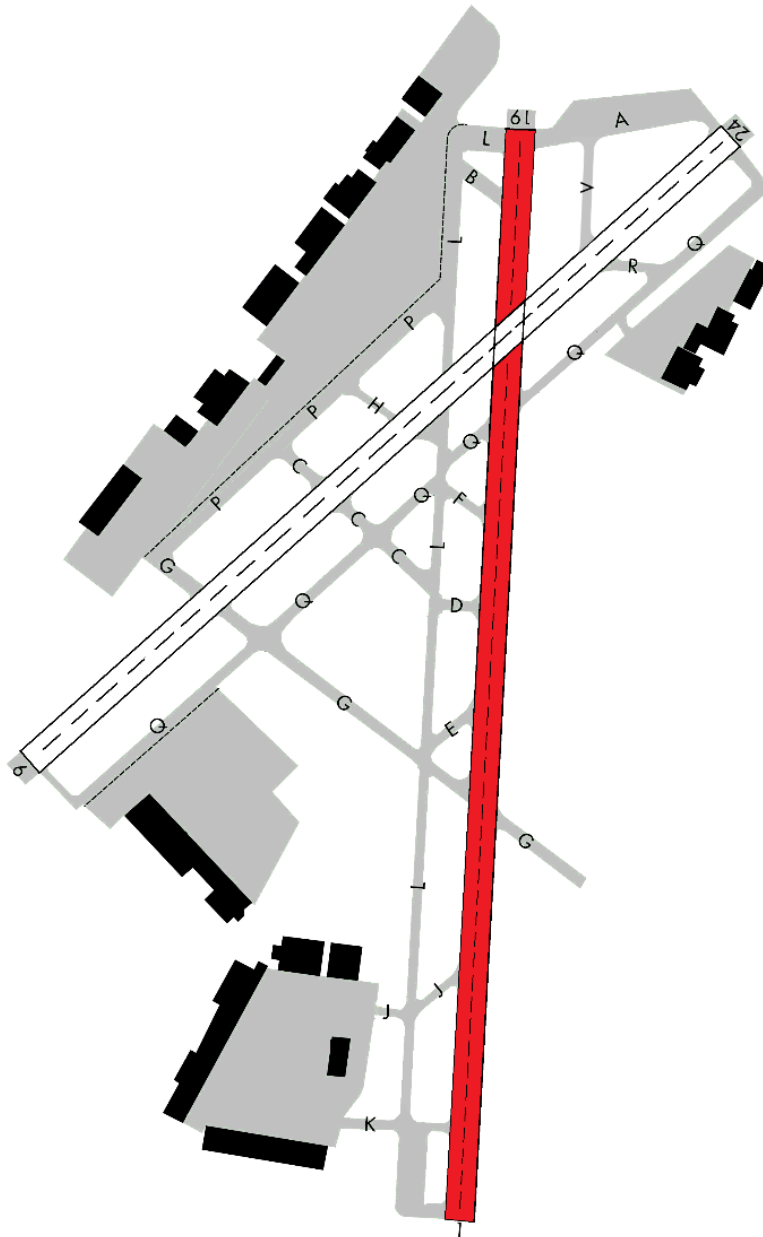

# TEB MAINTENANCE BULLETIN #1224-2B

ISSUED: December 17, 2024

FOR THE PERIOD OF: December 17, 2024 – December 20, 2024

**Wednesday 12/18 (0700L - 1200L)**

**RWY 1/19 CLOSED (1200Z – 1700Z)**

## 30 Minute Recall

- Open runways will be open full length unless otherwise noted
- This schedule is subject to change and is weather dependent
- Users should consult all Notice to Air Missions (NOTAMS) for official information