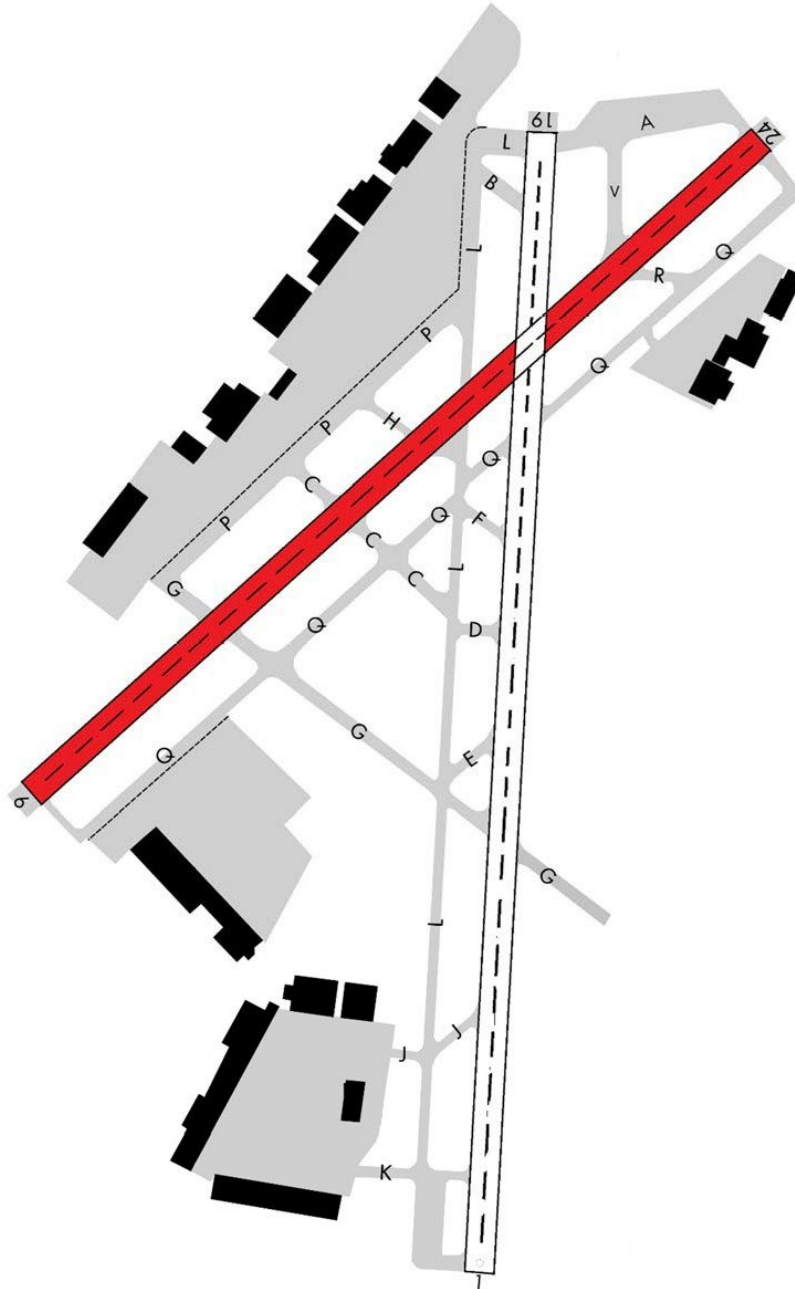

TEB MAINTENANCE BULLETIN #1224-3

ISSUED: December 19, 2024

FOR THE PERIOD OF: December 22, 2024 – December 28, 2024

Monday 12/23 (0700L - 1100L)

RWY 6/24 CLOSED (1200Z – 1600Z)

30 Minute Recall

- Open runways will be open full length unless otherwise noted
- This schedule is subject to change and is weather dependent
- Users should consult all Notice to Air Missions (NOTAMS) for official information

TEB MAINTENANCE BULLETIN #1224-3

ISSUED: December 19, 2024

FOR THE PERIOD OF: December 22, 2024 – December 28, 2024

Tuesday 12/24 (0700L - 1200L)

RWY 1/19 CLOSED (1200Z – 1700Z)

30 Minute Recall

- Open runways will be open full length unless otherwise noted
- This schedule is subject to change and is weather dependent
- Users should consult all Notice to Air Missions (NOTAMS) for official information