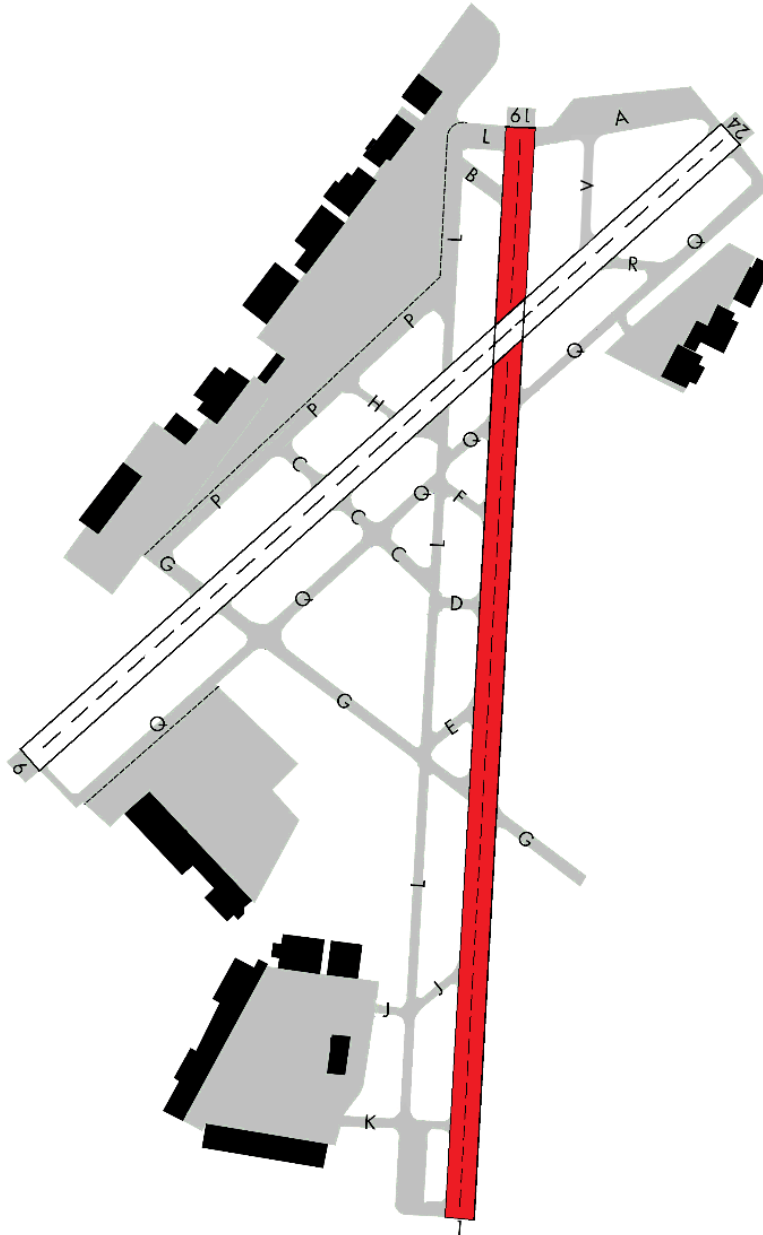

TEB MAINTENANCE BULLETIN #1224-3

ISSUED: December 19, 2024

FOR THE PERIOD OF: December 22, 2024 – December 28, 2024

Monday 12/23 (0700L - 1100L)

RWY 6/24 CLOSED (1200Z – 1600Z)

30 Minute Recall

- Open runways will be open full length unless otherwise noted
- This schedule is subject to change and is weather dependent
- Users should consult all Notice to Air Missions (NOTAMS) for official information

TEB MAINTENANCE BULLETIN #1224-3

ISSUED: December 19, 2024

FOR THE PERIOD OF: December 22, 2024 – December 28, 2024

Tuesday 12/24 (0700L - 1200L)

RWY 1/19 CLOSED (1200Z – 1700Z)

30 Minute Recall

- Open runways will be open full length unless otherwise noted
- This schedule is subject to change and is weather dependent
- Users should consult all Notice to Air Missions (NOTAMS) for official information