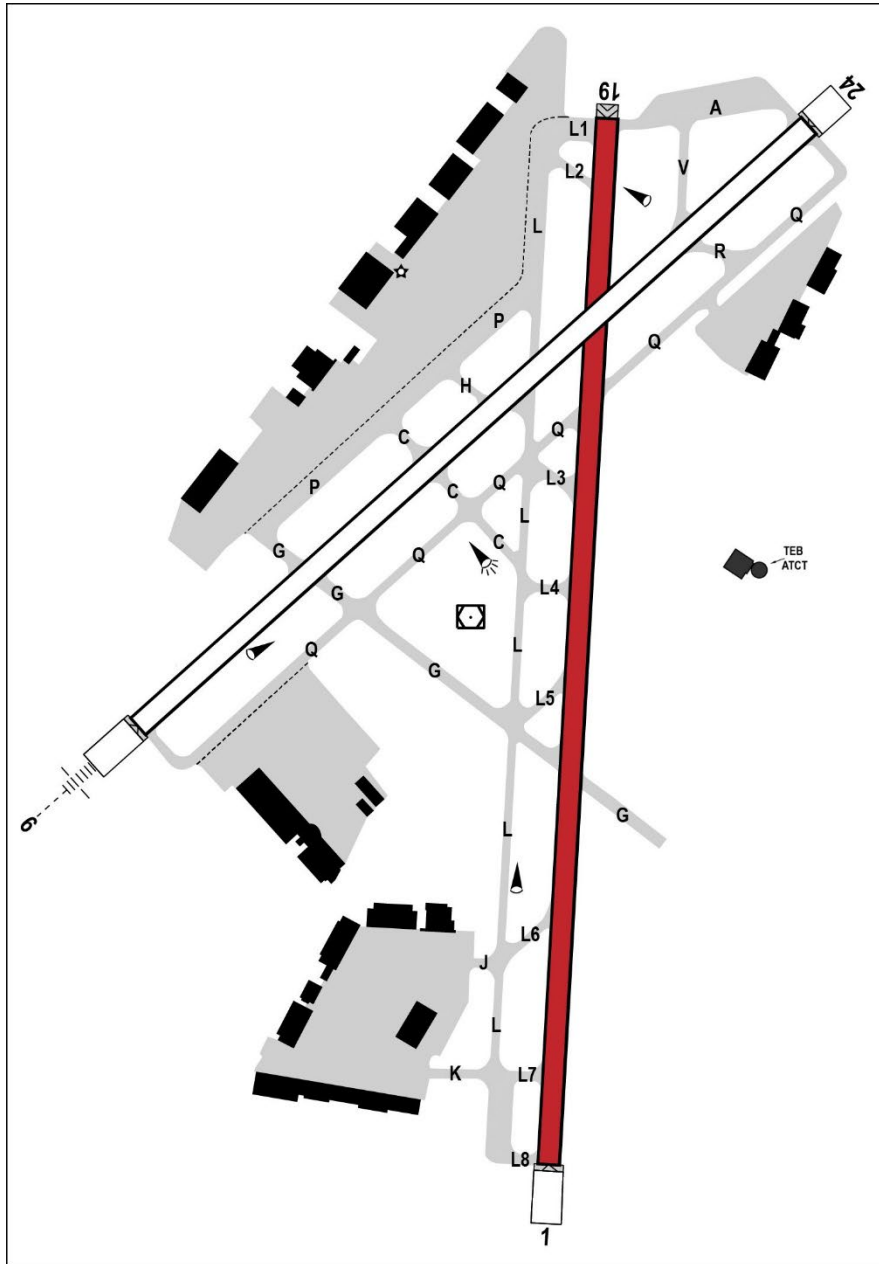

TEB MAINTENANCE BULLETIN #0426-3

ISSUED: April 15, 2026

FOR THE PERIOD OF: April 16, 2026 – April 24, 2026

Monday 4/20 (0630L – 1200L)

RWY 6/24 CLOSED (1030Z – 1600Z)

30 Minute Recall Available

- Open runways will be open full length unless otherwise noted
- This schedule is subject to change and is weather dependent
- Users should consult all Notice to Airmen (NOTAMS) for official information

TEB MAINTENANCE BULLETIN #0426-3

ISSUED: April 15, 2026

FOR THE PERIOD OF: April 16, 2026 – April 24, 2026

Tuesday 4/21 (0630L – 1200L)

RWY 1/19 CLOSED (1030Z – 1600Z)

30 Minute Recall Available

- Open runways will be open full length unless otherwise noted
- This schedule is subject to change and is weather dependent
- Users should consult all Notice to Airmen (NOTAMS) for official information