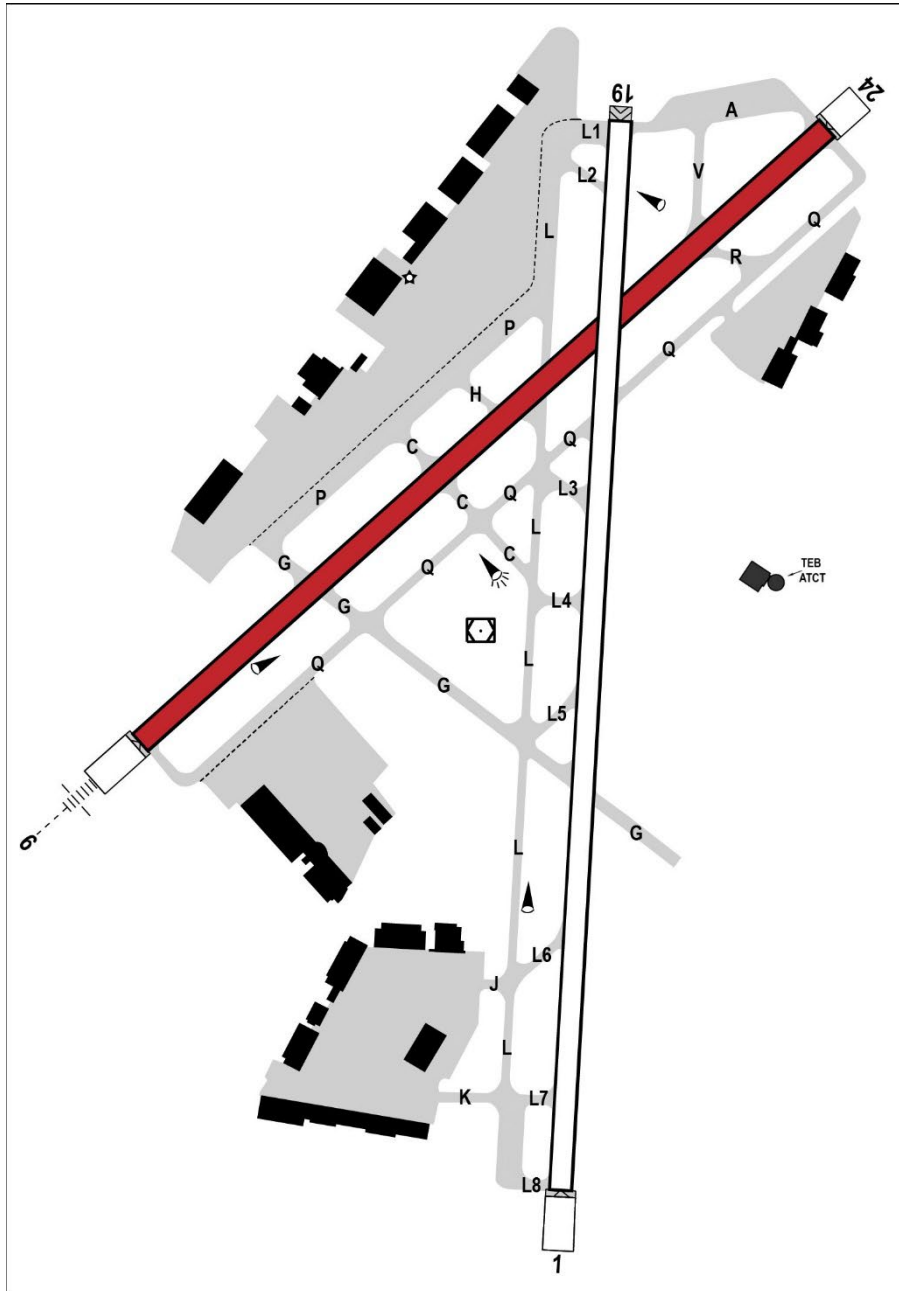

TEB MAINTENANCE BULLETIN #0426-3

ISSUED: April 15, 2026

FOR THE PERIOD OF: April 16, 2026 – April 24, 2026

Monday 4/20 (0630L – 1200L)

RWY 6/24 CLOSED (1030Z – 1600Z)

30 Minute Recall Available

- Open runways will be open full length unless otherwise noted
- This schedule is subject to change and is weather dependent
- Users should consult all Notice to Airmen (NOTAMS) for official information

TEB MAINTENANCE BULLETIN #0426-3

ISSUED: April 15, 2026

FOR THE PERIOD OF: April 16, 2026 – April 24, 2026

Tuesday 4/21 (0630L – 1200L)

RWY 1/19 CLOSED (1030Z – 1600Z)

30 Minute Recall Available

- Open runways will be open full length unless otherwise noted
- This schedule is subject to change and is weather dependent
- Users should consult all Notice to Airmen (NOTAMS) for official information